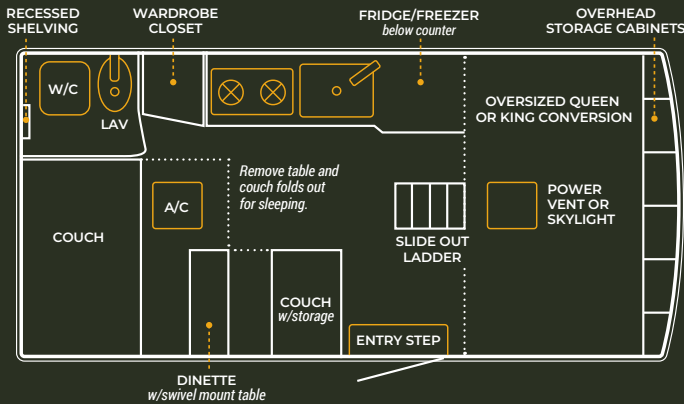

PANTHERA 240

4X4 OFF-ROAD CAMPER

> INTERIOR LAYOUT

Option 1: Dinette with swivel table (converts to bed)

Option 2: Curved couch with swivel table (converts to bed)

THE PANTHERA GENUS, WHICH INCLUDES THE TIGER, IS THE LARGEST OF THE CAT FAMILY DATING BACK 6.5 MILLION YEARS AGO.

Key Standard features include: overhead queen bed (option: king, north-south), 6'8" headroom, spray foam insulation, 50-g freshwater, Rixen's Hydronic Heating System, AC with soft start, 400AH lithium (option: up to 1,200ah or generator), 600-watts solar, coach rock guard system, Arctic Tern windows, and Tiger's signature large pass-through between the camper and truck.

> VEHICLE DIMENSIONS

Exterior Width 7ft	Exterior Height 10ft 3in	Overhead Bed Height 33in
Exterior Length 22-24ft	Interior Width 6ft 6in	Interior Height 6ft 8in
Dry Weight 10,000-12,000 lbs	* final dimensions dependent on chassis	

Bedroom

- › Oversized Queen Bed or King Conversion
- › Slide Out Wooden Ladder
- › Flat Screen Smart TV
- › Bedroom Storage
- › USB Outlets

Bathroom

- › Wet Bath w/ Shower
- › Cassette Toilet
- › Marine-Grade Protective Toilet Paper Dispenser
- › Bathroom Sink OR Shower Shelf
- › Recessed Shelf in Shower w/ Storage Bar