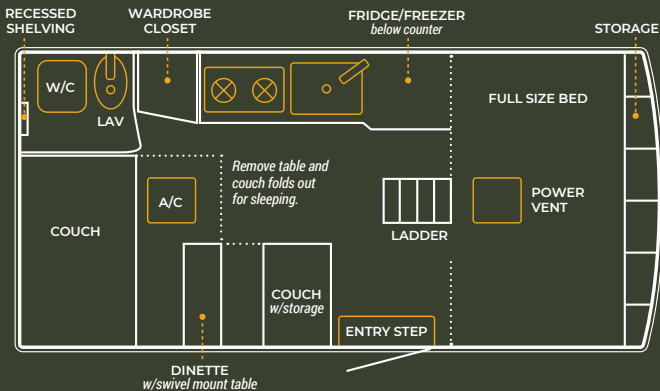

## INTERIOR LAYOUT

**Option 1:** Dinette with swivel table mount

**Option 2:** Curved couch with swivel mount table

**THE PANTHERA GENUS, WHICH INCLUDES THE TIGER, IS THE LARGEST OF THE CAT FAMILY DATING BACK 6.5 MILLION YEARS AGO.**

### Galley

- › Microwave
- › Induction Cooktop
- › 4.3 cu. ft. AC/DC Refrigerator/Freezer
- › Cabinetry
- › Composite Counter & Table
- › Wardrobe Closet
- › Curved Couch or Dinette

### Bedroom

- › Overhead Full Bed
- › Ladder
- › Storage

### Bathroom

- › Wet Bath w/ Shower
- › Cassette Toilet
- › Marine-Grade Protective Toilet Paper Dispenser
- › Bathroom Sink OR Shower Shelf
- › Recessed Shelf in Shower w/ Storage Bar
- › Vanity Storage