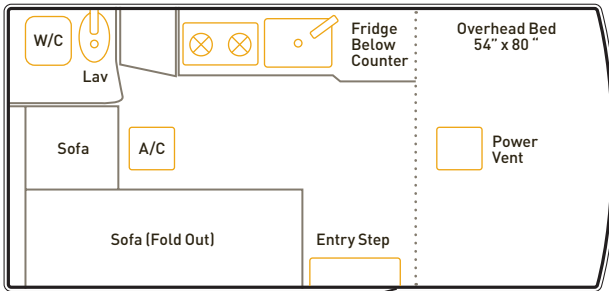

THE VERSATILE 2023 BENGAL TIGER 4X4 RV

VEHICLE DIMENSIONS*

EXTERIOR HEIGHT 10ft 8in	GROUND CLEARANCE 8-9in	INTERIOR WIDTH 6ft 8in
EXTERIOR WIDTH 7ft 4in	DRY WEIGHT 10,000lbs.	INTERIOR LENGTH 9ft 7in
EXTERIOR LENGTH -21 -24ft	INTERIOR HEIGHT 6ft 5in	OVERHEAD BED HEIGHT 26in (top of mattress to ceiling)

* final dimensions dependent on chassis

SPECIFICATIONS & HIGHLIGHTS

- › Class C motorhome
- › Insulated Coach Body
- › Aluminum, Fiberglass, Wood Construction
- › 1 Piece Molded Fiberglass Roof
- › Fixed Chassis Mount System
- › Towing Capability up to 9,000 lbs
- › Louvered Windows
- › Exterior Storage 7.5 cu ft
- › Exterior Outlet
- › 8ft Awning
- › Clear Coat Exterior Finish
- › Stationary Spare Tire w/Swing-Gate Storage Box
- › Exterior LED Lighting
- › 11,000 BTU AC Unit
- › Water 33g; Black 14g; Gray 18g*
- › Insulated Plumbing; Hot Water Bypass
- › Heated Holding Tanks
- › 4 Gal. Quick Recovery LP Water Heater
- › Maintenance-Free AGM Batteries (440AH)
- › Coach Battery Charging System
- › 30A Service w/Touch Screen Charging System
- › 400w Solar w/ Controller
- › 69 lbs. (11.28 gal.) LP Gas Supply
- › 16,000 BTU Propane Furnace
- › 2000w Inverter
- › Sleeping for up to 4:
Overhead Bed & Fold-Out Couch
- › Wet Bath w/ Shower, Toilet, & Sink
- › Foot-Flush Toilet**
- › Wardrobe Closet w/ Lower Drawers
- › Multiple 110v & 12v Outlets
- › LPG/CO/Smoke Alarms & Fire Extinguisher
- › Microwave Oven
- › Two-Burner Recessed Stove Top
- › 4.3 cu. ft. AC/DC Refrigerator/Freezer
- › House Sound System
- › Solid Wood Cabinetry with Shelving
- › Positive Catch Cabinet Knobs/Latches
- › 3-Speed Power Ceiling Fan
- › Flatscreen TV
- › Interior LED Lighting
- › Automotive-Grade Vinyl Upholstery
- › Froli Bed System
- › Vinyl Flooring
- › Composite Counter & Table
- › Slide-out Kitchen Counter; Cabinet Shelves