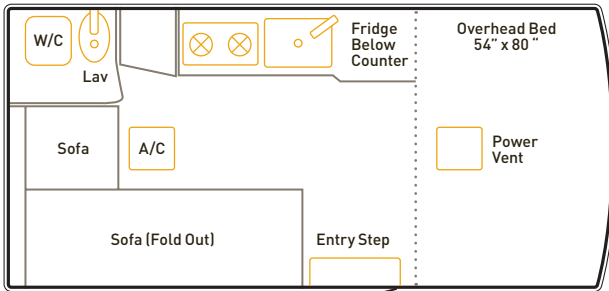

THE VERSATILE 2021-2022 BENGAL TIGER 4X4 RV

VEHICLE DIMENSIONS*

EXTERIOR HEIGHT
10ft 8in

EXTERIOR WIDTH
7ft 4in

EXTERIOR LENGTH
-21 -24ft

GROUND CLEARANCE
8-9in

DRY WEIGHT
10,000lbs.

INTERIOR HEIGHT
6ft 5in

INTERIOR WIDTH
6ft 8in

INTERIOR LENGTH
9ft 7in

OVERHEAD BED HEIGHT
26in
(top of mattress to ceiling)

* final dimensions dependent on chassis

SPECIFICATIONS & HIGHLIGHTS

- › Class C motorhome
- › Insulated Coach Body
- › Aluminum, Fiberglass, Wood Construction
- › 1 Piece Molded Fiberglass Roof
- › Fixed Chassis Mount System
- › Towing Capability up to 9,000 lbs
- › Louvered Windows
- › Exterior Storage 7.5 cu ft
- › Exterior Outlet
- › 8ft Awning
- › Clear Coat Exterior Finish
- › Stationary Spare Tire w/Swing-Gate Storage Box
- › Exterior LED Lighting
- › 11,000 BTU AC Unit
- › Water 33g; Black 14g; Gray 18g*
- › Insulated Plumbing; Hot Water Bypass
- › Heated Holding Tanks
- › 4 Gal. Quick Recovery LP Water Heater
- › Maintenance-Free AGM Batteries (440AH)
- › Coach Battery Charging System
- › 30A Service w/ Victron Touch Screen Charging System
- › 400w Solar w/ Controller
- › 69 lbs. (11.28 gal.) LP Gas Supply
- › 16,000 BTU Propane Furnace
- › 3000w Inverter
- › Sleeping for up to 4: Overhead Bed & Fold-Out Couch
- › Wet Bath w/ Shower, Toilet, & Sink
- › Foot-Flush Porcelain Toilet**
- › Wardrobe Closet w/ Lower Drawers
- › Multiple 110v & 12v Outlets
- › LPG/CO/Smoke Alarms & Fire Extinguisher
- › Microwave Oven
- › Two-Burner Recessed Stove Top
- › 4.3 cu. ft. AC/DC Refrigerator/Freezer
- › House Sound System
- › Solid Wood Cabinetry with Shelving
- › Positive Catch Cabinet Knobs/Latches
- › 3-Speed Power Ceiling Fan
- › 19" Flat-Screen w/ DVD
- › Interior LED Lighting
- › Automotive-Grade Vinyl Upholstery
- › Froli Bed System
- › Vinyl Flooring
- › Composite Counter & Table
- › Slide-out Kitchen Counter; Cabinet Shelves