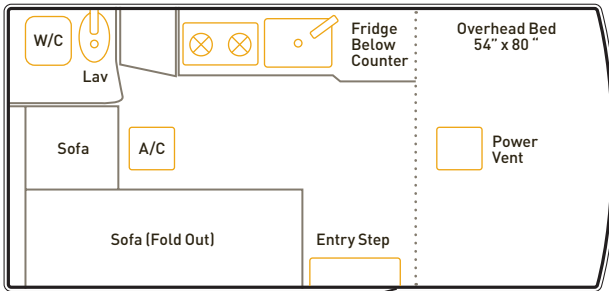

THE VERSATILE 2021-2022 BENGAL TIGER 4X4 RV

VEHICLE DIMENSIONS*

EXTERIOR HEIGHT 10ft 8in	GROUND CLEARANCE 8-9in	INTERIOR WIDTH 6ft 8in
EXTERIOR WIDTH 7ft 4in	DRY WEIGHT 10,000lbs.	INTERIOR LENGTH 9ft 7in
EXTERIOR LENGTH -21 -24ft	INTERIOR HEIGHT 6ft 5in	OVERHEAD BED HEIGHT 26in (top of mattress to ceiling)

* final dimensions dependent on chassis

SPECIFICATIONS & HIGHLIGHTS

- › Class C motorhome
- › Insulated Coach Body
- › Aluminum, Fiberglass, Wood Construction
- › 1 Piece Molded Fiberglass Roof
- › Fixed Chassis Mount System
- › Towing Capability up to 9,000 lbs
- › Louvered Windows
- › Exterior Storage 7.5 cu ft
- › Exterior Outlet
- › 8ft Awning
- › Clear Coat Exterior Finish
- › Stationary Spare Tire w/Swing-Gate Storage Box
- › Exterior LED Lighting
- › 11,000 BTU AC Unit
- › Water 33g; Black 14g; Gray 18g*
- › Insulated Plumbing; Hot Water Bypass
- › Heated Holding Tanks
- › 4 Gal. Quick Recovery LP Water Heater
- › Maintenance-Free AGM Batteries (220AH)
- › Coach Battery Charging System
- › 30A Service w/ 45A Multi-Stage Charger
- › 100w Solar w/ Controller
- › 69 lbs. (11.28 gal.) LP Gas Supply
- › 16,000 BTU Propane Furnace
- › Cummins Onan I-Series 2.8 KW Generator
- › Sleeping for up to 4:
Overhead Bed & Fold-Out Couch
- › Wet Bath w/ Shower, Toilet, & Sink
- › Foot-Flush Porcelain Toilet**
- › Wardrobe Closet w/ Lower Drawers
- › Multiple 110v & 12v Outlets
- › LPG/CO/Smoke Alarms & Fire Extinguisher
- › Microwave Oven
- › Two-Burner Recessed Stove Top
- › 4.3 cu. ft. AC/DC Refrigerator/Freezer
- › House Sound System
- › Solid Wood Cabinetry with Shelving
- › Positive Catch Cabinet Knobs/Latches
- › 3-Speed Power Ceiling Fan
- › 19" Flat-Screen w/ DVD
- › Interior LED Lighting
- › Automotive-Grade Vinyl Upholstery
- › Froli Bed System
- › Vinyl Flooring
- › Granite-Style Composite Counter & Table
- › Slide-out Kitchen Counter; Cabinet Shelves