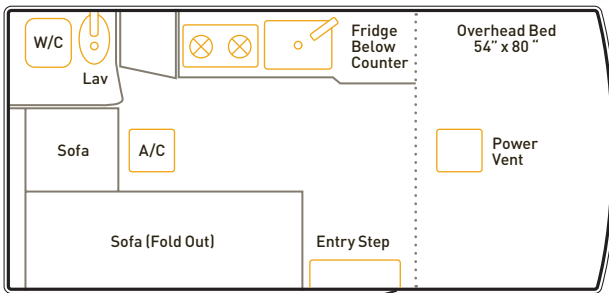

## VEHICLE DIMENSIONS\*

EXTERIOR HEIGHT  
**10ft 8in**

EXTERIOR WIDTH  
**7ft 4in**

EXTERIOR LENGTH  
**-21 -24ft**

GROUND CLEARANCE  
**8-9in**

DRY WEIGHT  
**10,000lbs.**

INTERIOR HEIGHT  
**6ft 5in**

INTERIOR WIDTH  
**6ft 8in**

INTERIOR LENGTH  
**9ft 7in**

OVERHEAD BED HEIGHT  
**26in**  
(top of mattress to ceiling)

\* final dimensions dependent on chassis